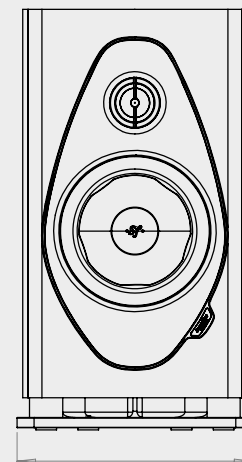

Sonus faber

ARTISAN OF SOUND

BOOKSHELF LOUDSPEAKER

SONETTO II

DIMENSIONS (HxWxD)

406x227x355 mm
16x9x14 in

WEIGHT

10,4 kg ea
22,93 lb ea

[9,0in]
227mm

[16,0in]
406mm

[14,0in]
355mm