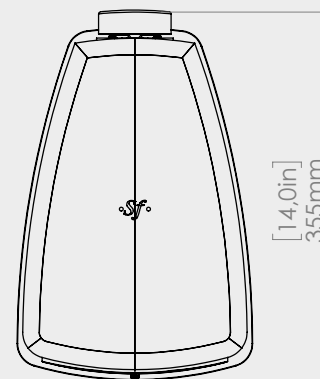

Sonus faber

ARTISAN OF SOUND

BOOKSHELF LOUDSPEAKER

SONETTO II

DIMENSIONS (HxWxD)

406x227x355 mm
16x9x14 in

WEIGHT

10,4 kg ea
22,93 lb ea

[9,0in]
227mm

[16,0in]
406mm

[14,0in]
355mm