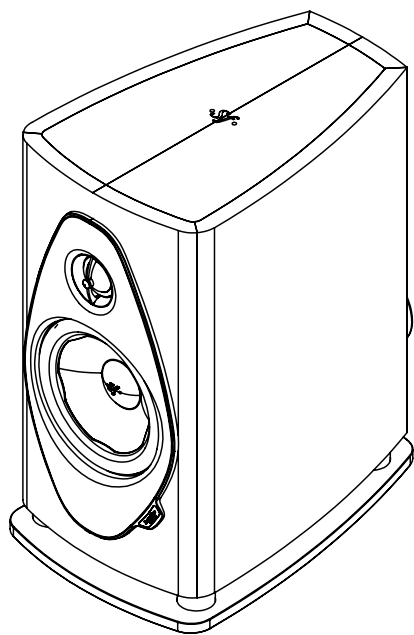

Sonus faber

ARTISAN OF SOUND

BOOKSHELF LOUDSPEAKER

SONETTO II

DIMENSIONS (HxWxD)

406x227x355 mm
16x9x14 in

WEIGHT

10,4 kg ea
22,93 lb ea

[9,0in]
227mm

[16,0in]
406mm

[14,0in]
355mm