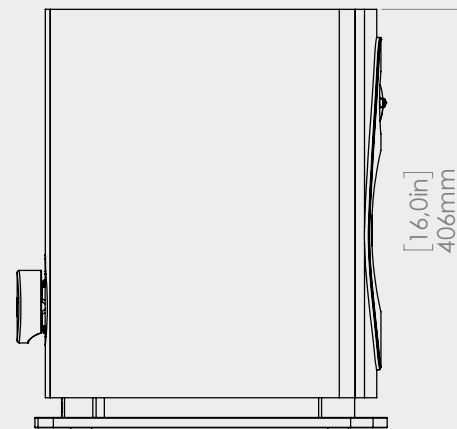

Sonus faber

ARTISAN OF SOUND

BOOKSHELF LOUDSPEAKER

SONETTO II

DIMENSIONS (HxWxD)

406x227x355 mm
16x9x14 in

WEIGHT

10,4 kg ea
22,93 lb ea

[9,0in]
227mm

[16,0in]
406mm

[14,0in]
355mm